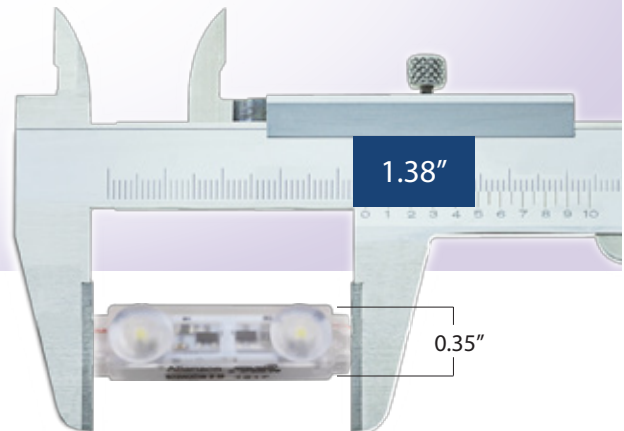

Allanson

NEW

Mini LED Module Narrow & Shallow Signs

Allanson's NEW **LEDgen2** mini LED module, designed to fit 1/2" narrow stroke and 1.5" shallow signs, provides flexibility and versatility while making a big impact.