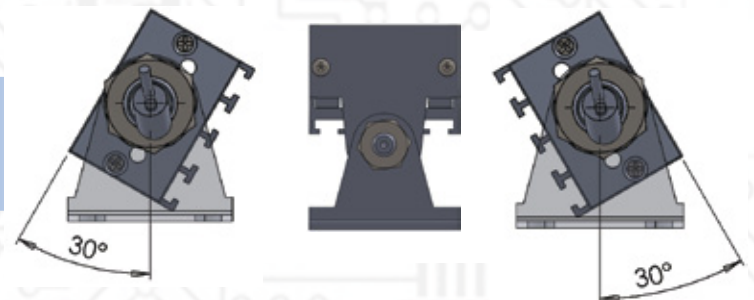

Allanson

CUSTOMER SERVICE cservice@allanson.com | 1.800.661.7251 | www.allansonled.com