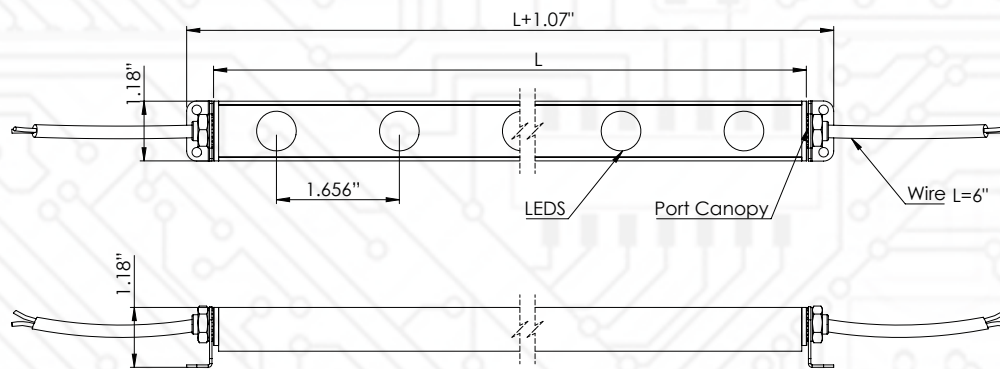

Power Supplies Loading

Part number	CVW243-MV**	CV244-120-277V**
APS2-12CW-30	8	10
APS2-24CW-30	4	6
APS2-36CW-30	3	4
APS2-48CW-30	2	3
APS2-60CW-30	1	2
APS2-72CW-30	1	2

* Custom color temperature available upon request

** 80% to 85% load factor for combination of strips

Rotation flexibility for multiple angle adjustments to fit custom applications.