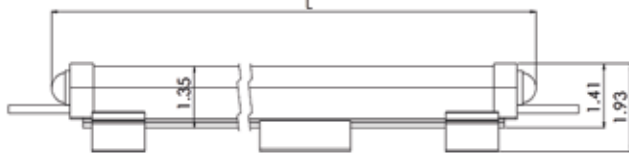

SkyLine Rigid Border Tubing

SIDE VIEW

TOP VIEW

END VIEW

Installation hardware included but not attached.

- Operating Temp: -40° C to 70° C
- Protection Class: IP67
- Power Capability: Max combined footage 37' per Allanson 96W 24 VDC Power Supply (CV244-120-277)
- Standard Colors: **Red (RD)**, **Yellow (YL)**, **Lemon Yellow (MY)**, **Orange (OR)**, **Cool White (CW)**, **Blue (BL)**, and **Green (GR)**. [Custom colors upon request - minimum order quantity required]
- Installation Hardware: Stainless Steel Snap Clip, Aluminum Slide Clip, Wire Retainer Clip, Wire Nuts