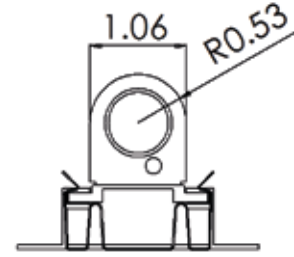

SkyLine Rigid Border Tubing

SIDE VIEW

TOP VIEW

END VIEW

Installation hardware included but not attached.

- Operating Temp: -40° C to 70° C
- Protection Class: IP67
- Power Capability: Max combined footage 37' per Allanson 96W 24 VDC Power Supply (CV244-120-277)
- Standard Colors: **Red (RD)**, **Yellow (YL)**, **Lemon Yellow (MY)**, **Orange (OR)**, **Cool White (CW)**, **Blue (BL)**, and **Green (GR)**. [Custom colors upon request - minimum order quantity required]
- Installation Hardware: Stainless Steel Snap Clip, Aluminum Slide Clip, Wire Retainer Clip, Wire Nuts