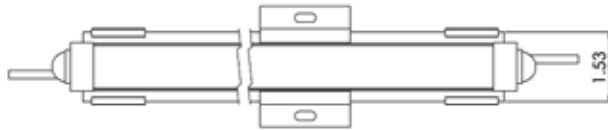

SkyLine Rigid Border Tubing

SIDE VIEW

TOP VIEW

END VIEW

Installation hardware included but not attached.

- Operating Temp: -40° C to 70° C
- Protection Class: IP67
- Power Capability: Max combined footage 37' per Allanson 96W 24 VDC Power Supply (CV244-120-277)
- Standard Colors: **Red (RD)**, **Yellow (YL)**, **Lemon Yellow (MY)**, **Orange (OR)**, **Cool White (CW)**, **Blue (BL)**, and **Green (GR)**. [Custom colors upon request - minimum order quantity required]
- Installation Hardware: Stainless Steel Snap Clip, Aluminum Slide Clip, Wire Retainer Clip, Wire Nuts