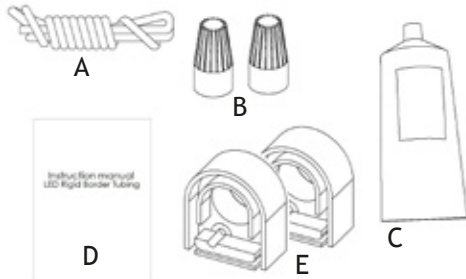

SkyLine Rigid Border Tubing

SIDE VIEW

TOP VIEW

END VIEW

Installation hardware included but not attached.

- Operating Temp: -40° C to 70° C
- Protection Class: IP67
- Power Capability: Max combined footage 37' per Allanson 96W 24 VDC Power Supply (CV244-120-277)
- Standard Colors: **Red (RD)**, **Yellow (YL)**, **Lemon Yellow (MY)**, **Orange (OR)**, **Cool White (CW)**, **Blue (BL)**, and **Green (GR)**. [Custom colors upon request - minimum order quantity required]
- Installation Hardware: Stainless Steel Snap Clip, Aluminum Slide Clip, Wire Retainer Clip, Wire Nuts

Field Cutting Kit (ARBT-CUTKIT)

For on site cutting/adjustments.

(Hacksaw and tools not included)

- (A. Bypass Jumper Wire B. Wire Nuts
- C. Loctite Superflex Silicone
- D. Instruction Manual E. Field End Caps)