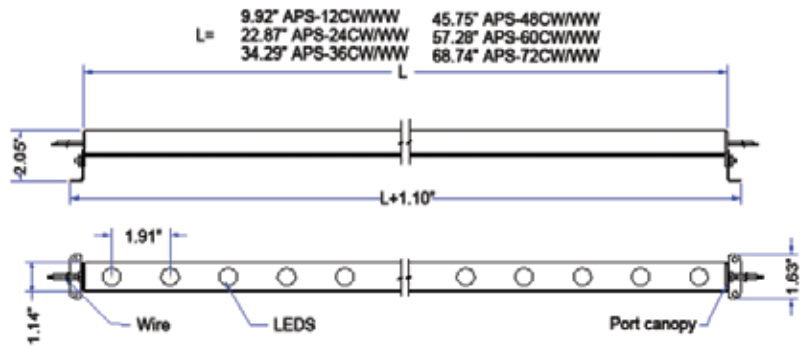

Allanson

LED Saber

Applications (Indoor and Outdoor)

- Lower profile Sign cabinets, advertising boards, under awnings
- Way finding signage, edge lit acrylic signage
- Gas station curtain lighting, bus shelter signs
- Ideal for push through channel letters
- Hospitals, schools, retail locations, display cases
- Railway platforms, toll stations
- Fluorescent retrofits, down lighting, cove lighting
- Alternative to traditional back lit signage
- Alternative to fluorescent flood lighting for signage
- Message boards, menu boards, under handrail safety lighting
- Under counter illumination

Specifications

Part Number	Length	Volts	Watts	No. Of LEDs	Color * Temperature	Lumens
APS-12CW-30	10"	24 VDC	8 w	6	6500°K	468
APS-24CW-30	22"	24 VDC	15 w	12	6500°K	936
APS-36CW-30	34"	24 VDC	22 w	18	6500°K	1404
APS-48CW-30	46"	24 VDC	30 w	24	6500°K	1872
APS-60CW-30	58"	24 VDC	37 w	30	6500°K	2340
APS-72CW-30	70"	24 VDC	44 w	36	6500°K	2808

* Also available in 4500°K (special order)

LED Sabers Per Power Supply

Part Number	CVW243-MV*	CV244-120-277V*
APS-12CW-30	8	10
APS-24CW-30	4	6
APS-36CW-30	3	4
APS-48CW-30	2	3
APS-60CW-30	1	2
APS-72CW-30	1	2

* 80% to 85% load factor for combination of strips