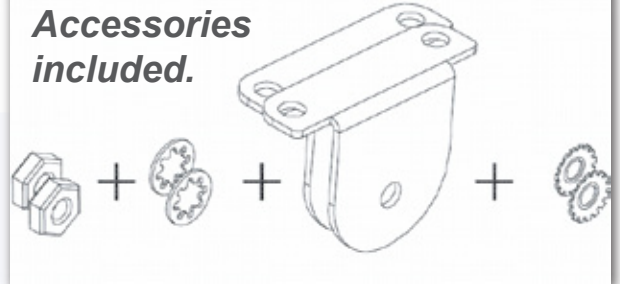

Accessories included.