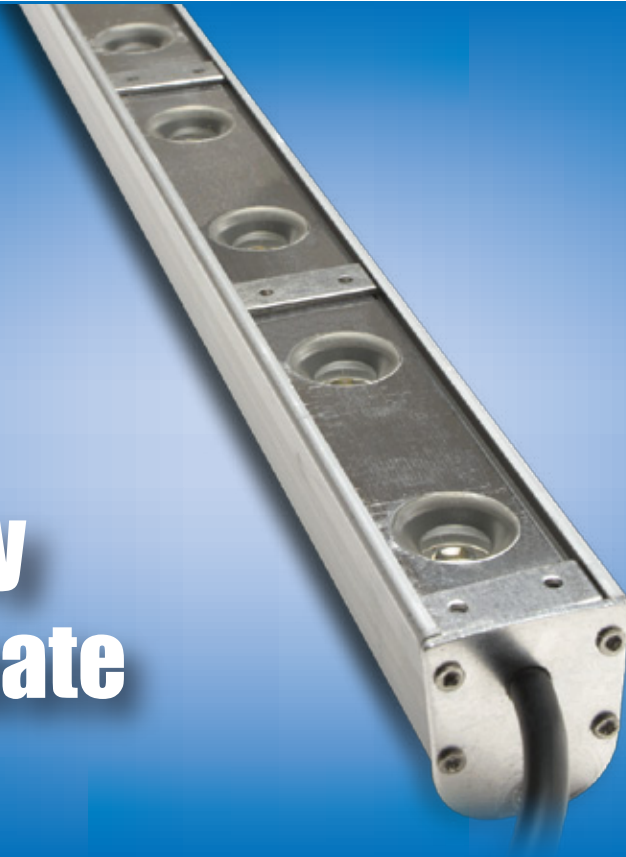

Allanson

LED Saber

Powerful linear beam produces bright, even illumination for interior and exterior sign and general lighting applications

A New Way To Illuminate Signs

Allanson's LED Saber perimeter lighting provides bright, uniform illumination over the sign face. Using less than half the material, labor and power than conventional fluorescent lighting, the LED Saber mounts easily into the perimeter of sign cabinets. **Allanson – Tomorrow's Products Today.**

- Uses less than half the power of fluorescent systems
- Produces greater surface area coverage
- Uses less power than conventional back mounted LED lighting
- Installs in less than half the time of conventional LED lighting
- Available in 1', 2', 3', 4', 5' and 6' lengths
- 24 volt dc operation
- Wet location rated – exterior mounting capability
- Meets IP-66 rating
- 30 degree and 60 degree beam spreads
- 6500°K and 4500°K CCT
- Good in -30°C to +50°C ambients, -22°F to +122°F
- Shock and vibration resistant housing
- Linear heat sink insures long emitter life
- Snap in holding brackets for easy mounting

LOOK FOR THIS MARK SIGNIFYING
ENERGY SAVING PRODUCTS
FROM ALLANSON.

SABER 04 - 2016

StormTightLED

Allanson

LED Saber

Applications (Indoor and Outdoor)

- Lower profile Sign cabinets, advertising boards, under awnings
- Way finding signage, edge lit acrylic signage
- Gas station curtain lighting, bus shelter signs
- Ideal for push through channel letters
- Hospitals, schools, retail locations, display cases
- Railway platforms, toll stations
- Fluorescent retrofits, down lighting, cove lighting
- Alternative to traditional back lit signage
- Alternative to fluorescent flood lighting for signage
- Message boards, menu boards, under handrail safety lighting
- Under counter illumination