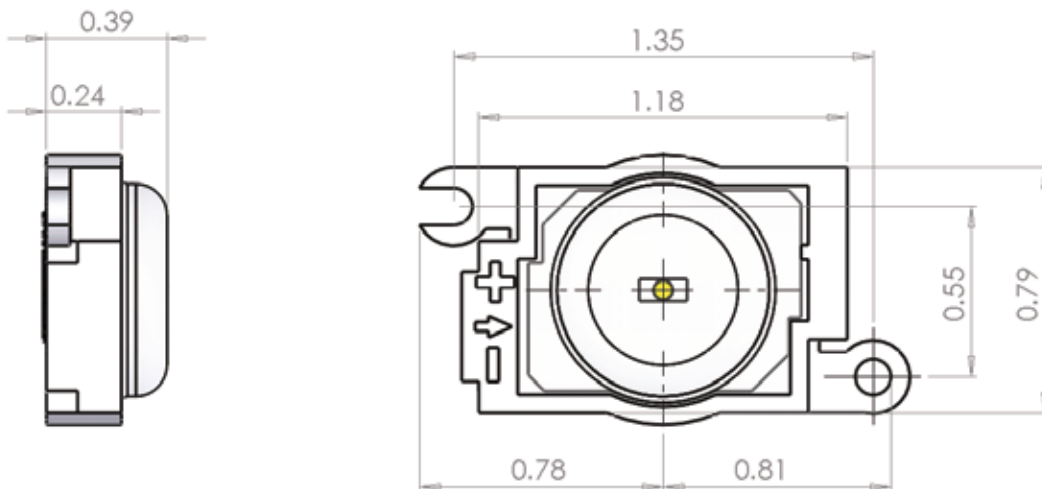

Allanson

Very Low Profile Module

ACLW-CW-VLP for 2" Deep Signs

**Very Low Profile
Module**

*Very Wide Beam for
Shallow Applications!*

Product Details

- 165° beam angle for very low profile even illumination down to 2"
- Wide beam spreads the light across the sign face
- Fewer LED modules required
- Batwing lens design insures even light distribution in shallow sign configurations
- Provides even light across 8" stroke with one run of modules
- 55,000 hours average life
- 6500°K for brighter and whiter sign faces

MODULES -01-2015

StormTightLED

Allanson

Very Low Profile Module

Specifications

Part Number	LEDs Per Module	Lumens per Module	Watts per Module	Lumens per Watt	Modules per Foot	Lumens per Foot	Packaging
ACLW-CW-VLP	1	50	0.6	83	2	100	30/box

Modules Per power Supply	Power Supply	Max Loading
	CV121	18
	CV122-120	36
	CV125-120	90
	CV12125	180

Note: Cut points on grey and black wires only.

165° Beam Spread 6500°K

For all your population services contact us at: led@allanson.com