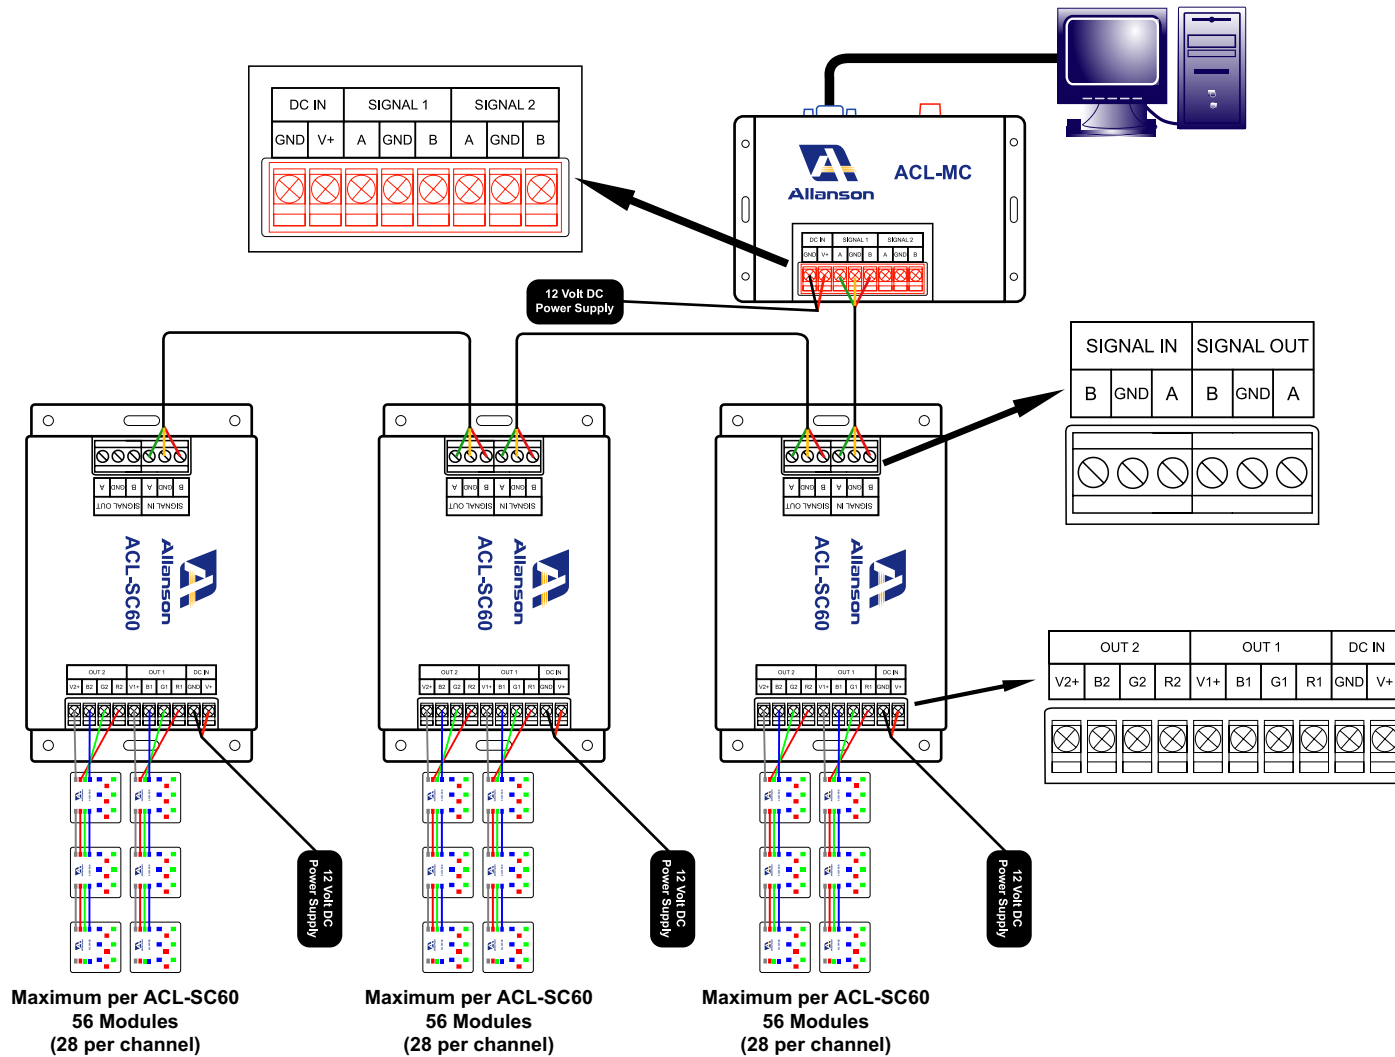

StormTight LED

Wiring Diagram: StormTight RGB LED Modules (ACL-MC & SC60)

"Allanson LED. The Future is Now."

LED@allanson.com | 1.800.668.9162
www.allansonLED.com