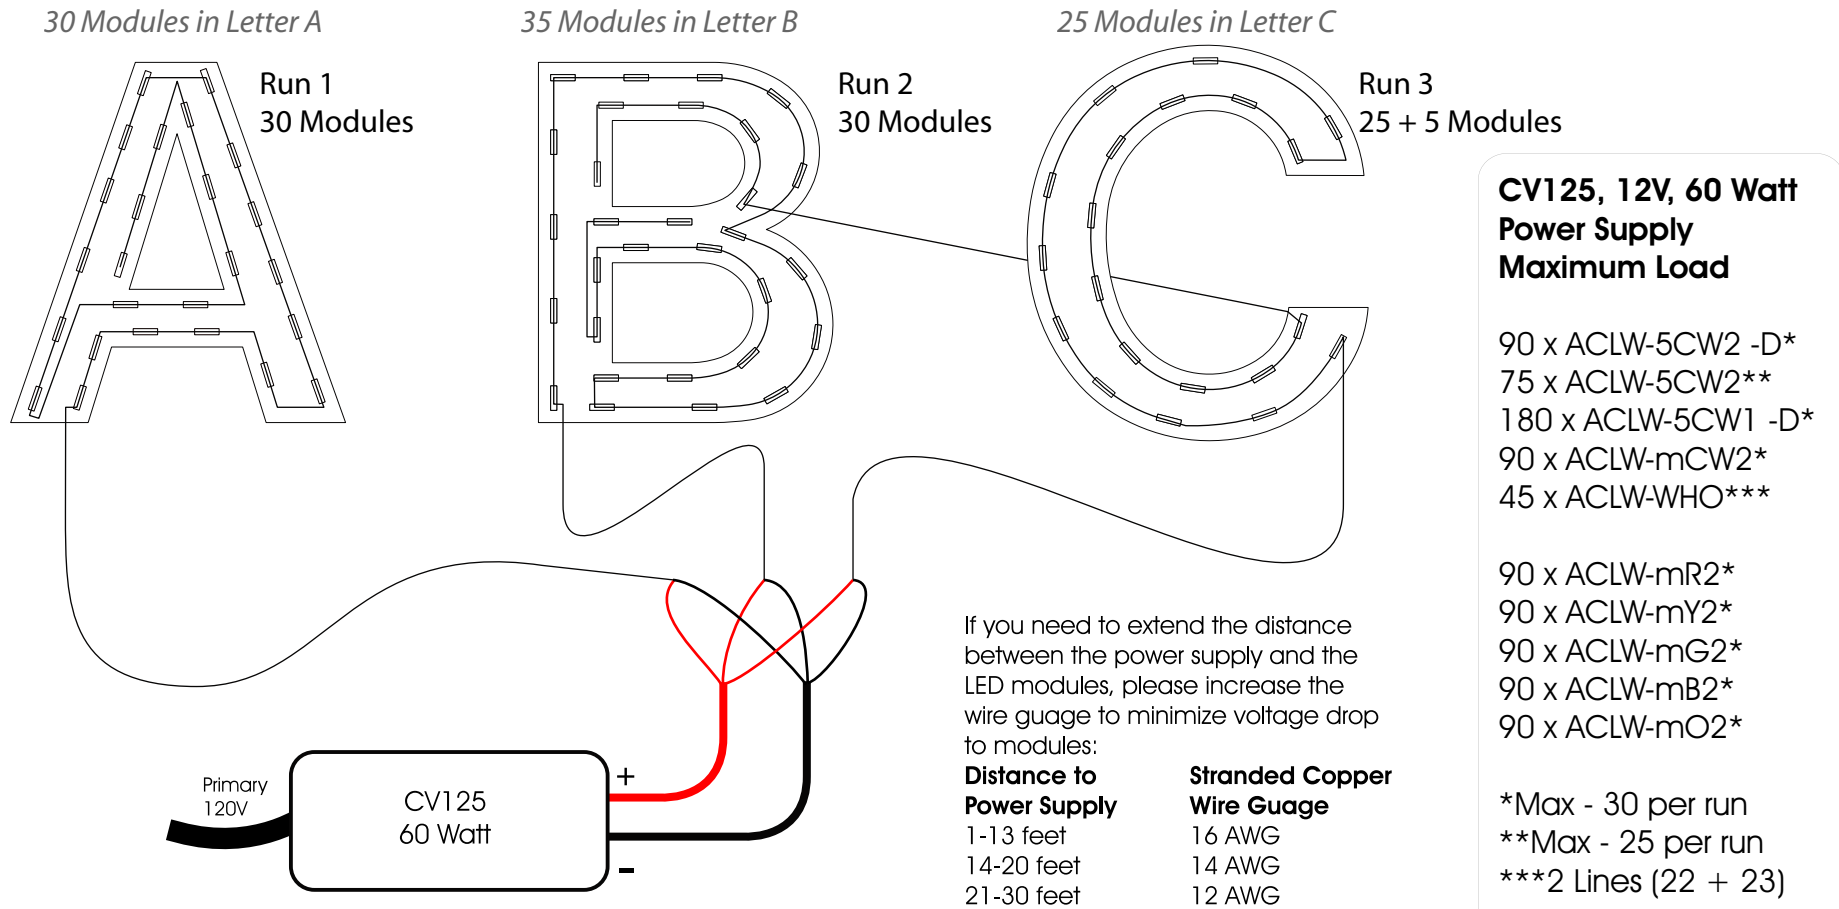

StormTight LED

Wiring Diagram: StormTight LED Modules (3 Parallel Lines Limiting Voltage Drop)

"Allanson LED. The Future is Now."

LED@allanson.com | 1.800.668.9162
www.allansonLED.com